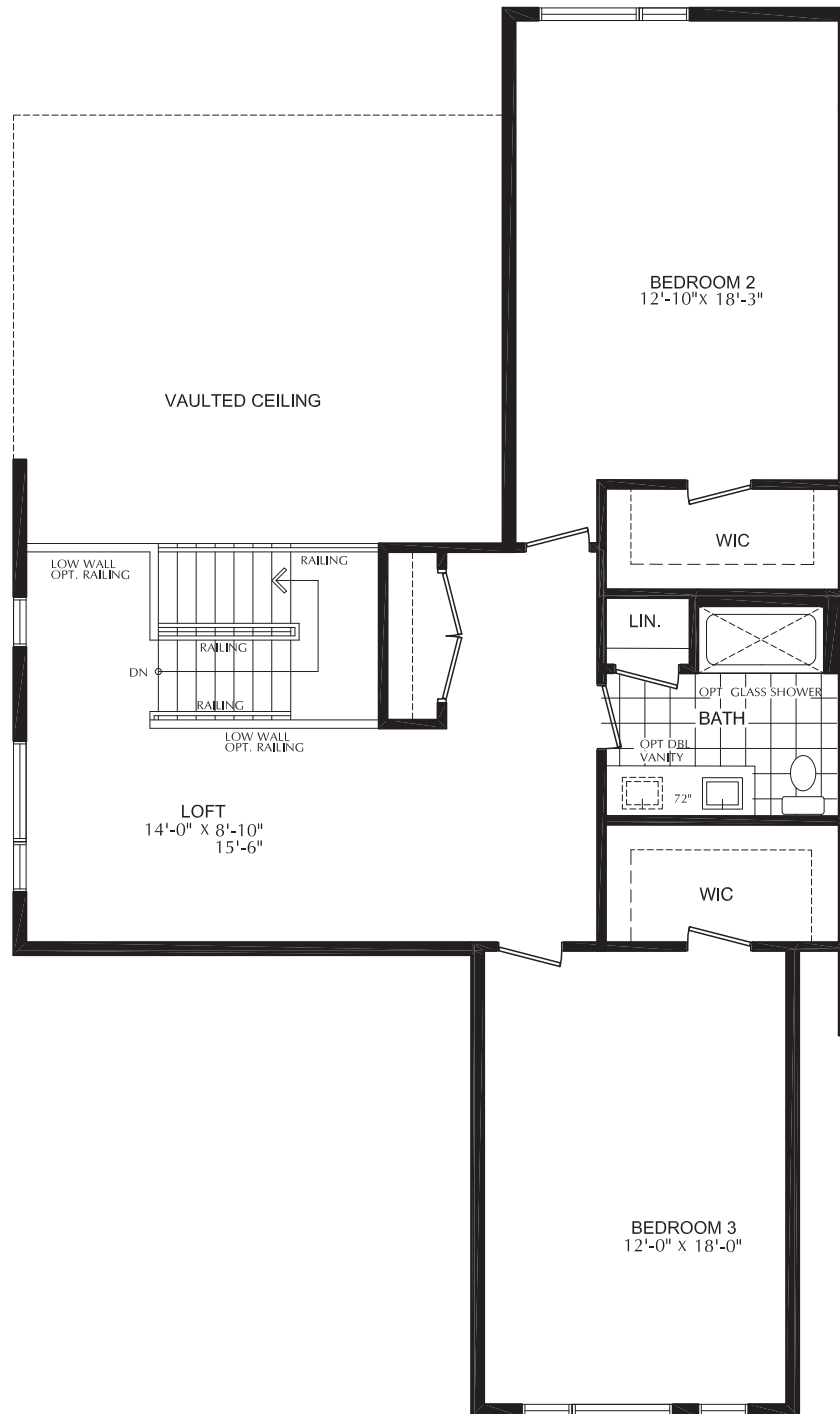

THE BUCHANAN PLUS BUNGALOW

2,577 SQ. FT.
CHEDMAC AVE.

CHED  KE
HEIGHTS 

LIFE IN BALANCE

THE BUCHANAN PLUS MAIN FLOOR CHEDMAC AVE.

End 2,577 sq.ft.

THE BUCHANAN PLUS LOFT FLOOR CHEDMAC AVE.

LOFT FLOOR

THE BUCHANAN PLUS BASEMENT CHEDMAC AVE.

End
2,577 sq.ft.