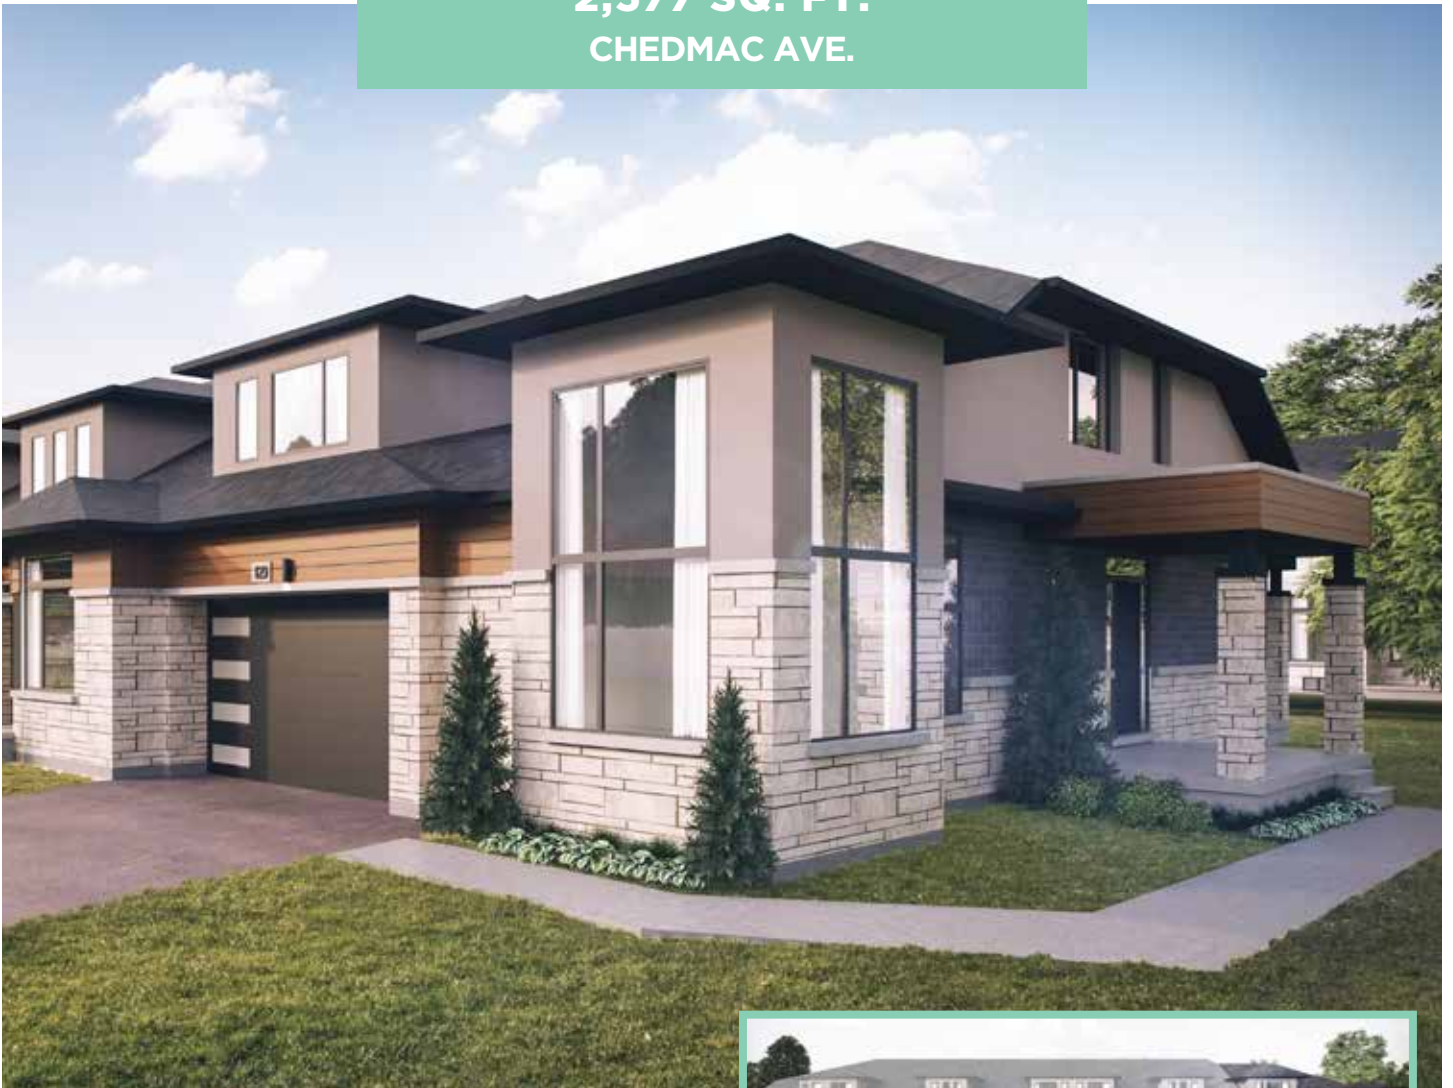

THE BUCHANAN PLUS BUNGALOW

2,577 SQ. FT.
CHEDMAC AVE.

CHED  KE
HEIGHTS 

LIFE IN BALANCE

THE BUCHANAN PLUS MAIN FLOOR CHEDMAC AVE.

End 2,577 sq.ft.

THE BUCHANAN PLUS LOFT FLOOR CHEDMAC AVE.

LOFT FLOOR

THE BUCHANAN PLUS BASEMENT CHEDMAC AVE.

End
2,577 sq.ft.