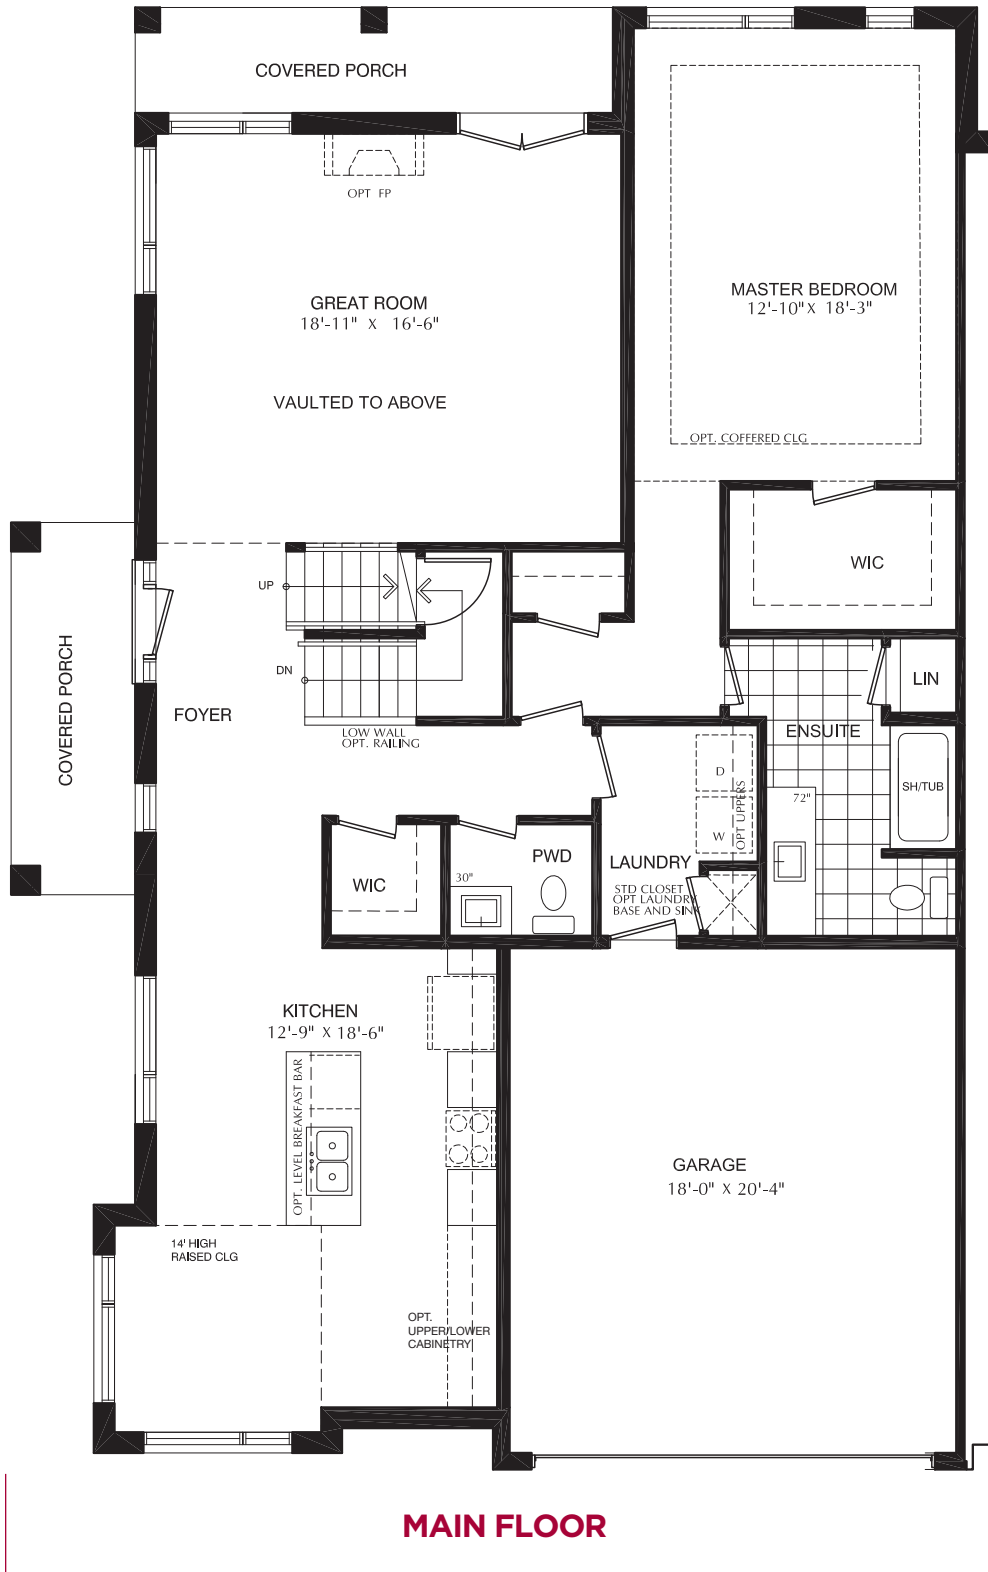

THE BUCHANAN PLUS BUNGALOW

2,577 SQ. FT.
CHEDMAC AVE.

CHED  KE
HEIGHTS 

LIFE IN BALANCE

THE BUCHANAN PLUS MAIN FLOOR CHEDMAC AVE.

End 2,577 sq.ft.

THE BUCHANAN PLUS LOFT FLOOR CHEDMAC AVE.

LOFT FLOOR

THE BUCHANAN PLUS BASEMENT CHEDMAC AVE.

End
2,577 sq.ft.