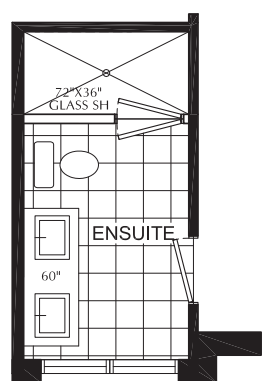

AVAILABLE
OPTION