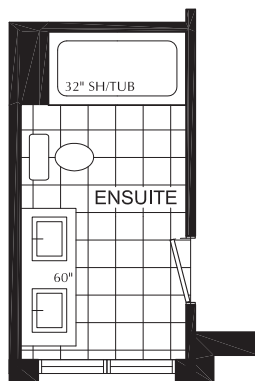

THE
FESSENDEN
THREE STOREY
TOWN

1,930 SQ. FT.

CHEDOKE
HEIGHTS

LIFE IN BALANCE

THE FESSENDEN MAIN FLOOR

Interior 1,930 sq.ft. | End 1,940 sq.ft. | Enhanced 1,940 sq.ft.

THE FESSENDEN SECOND FLOOR

SECOND FLOOR

THE FESSENDEN THIRD FLOOR

Interior
1,930 sq.ft.

End
1,940 sq.ft.

Enhanced
1,940 sq.ft.

ENHANCED
END

END

AVAILABLE
OPTION

AVAILABLE
OPTION