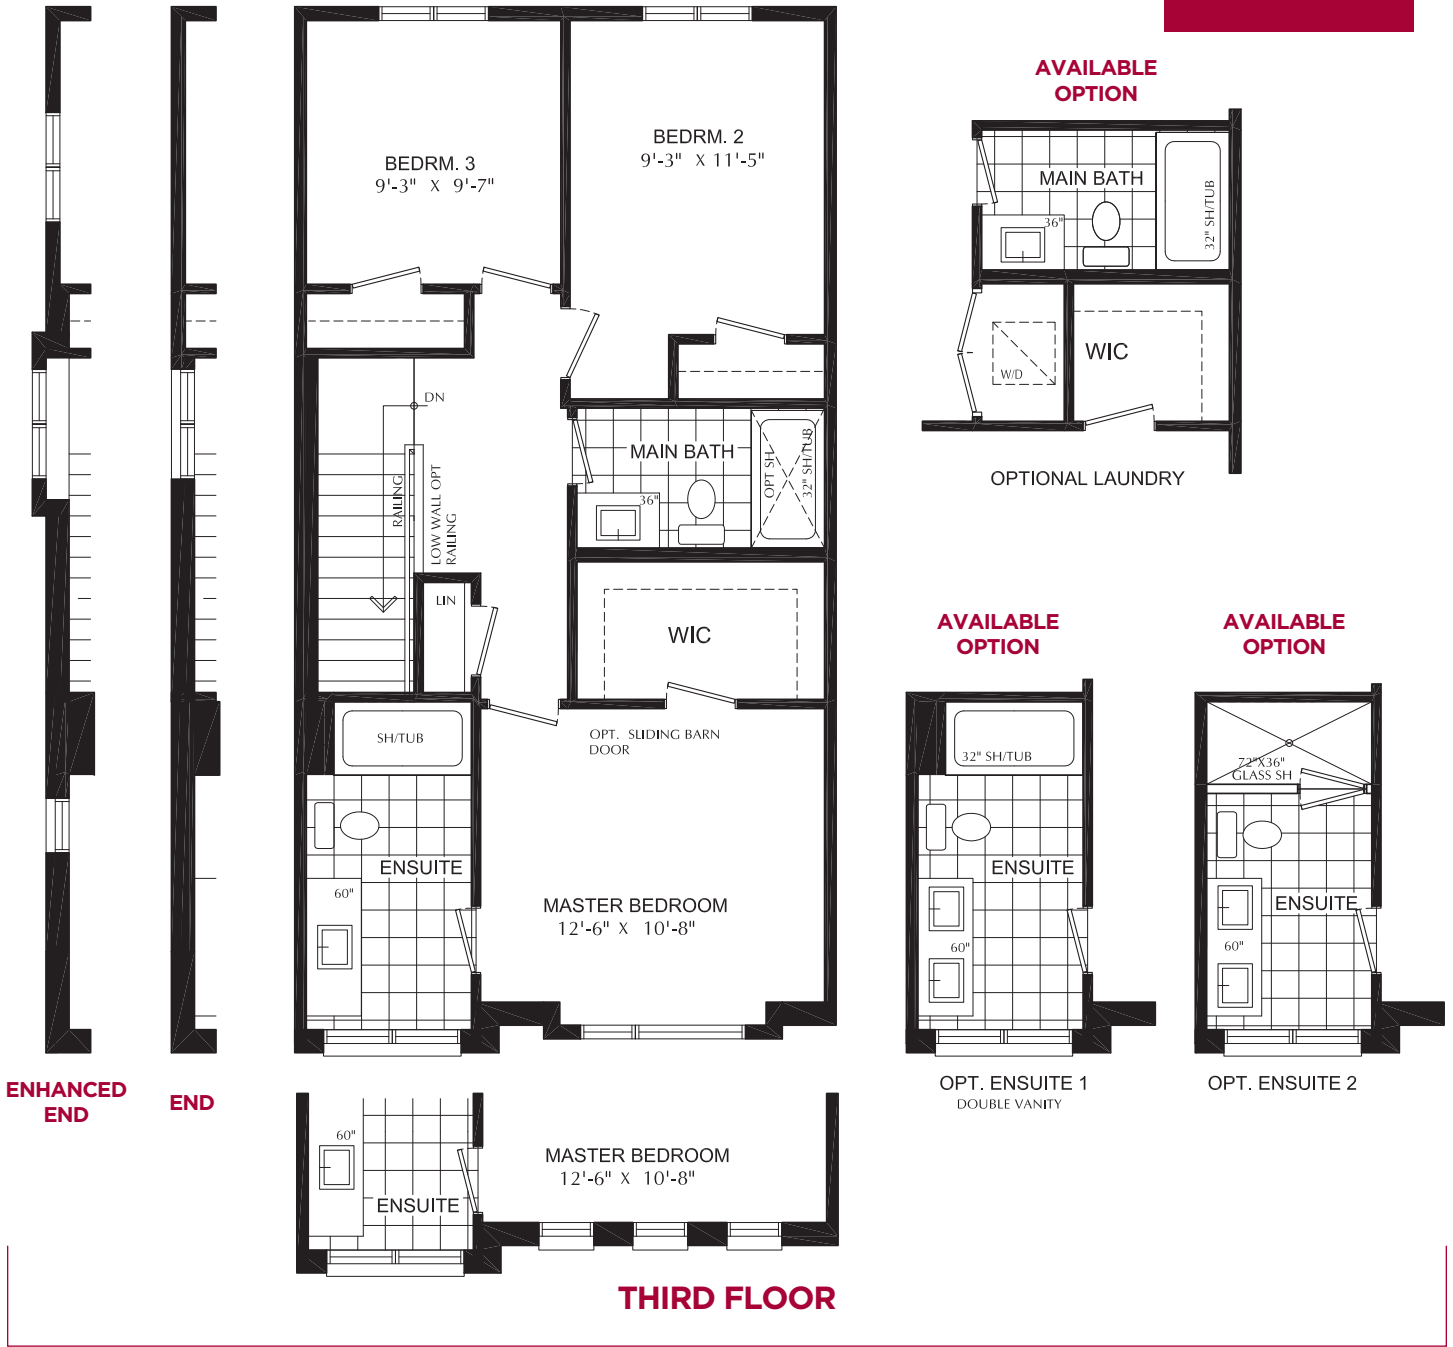

THE
FESSENDEN
THREE STOREY
TOWN

1,930 SQ. FT.

CHEDOKE
HEIGHTS

LIFE IN BALANCE

THE FESSENDEN MAIN FLOOR

Interior 1,930 sq.ft. | End 1,940 sq.ft. | Enhanced 1,940 sq.ft.

THE FESSENDEN SECOND FLOOR

SECOND FLOOR

THE FESSENDEN THIRD FLOOR

Interior
1,930 sq.ft.

End
1,940 sq.ft.

Enhanced
1,940 sq.ft.

ENHANCED
END

END

AVAILABLE
OPTION

AVAILABLE
OPTION