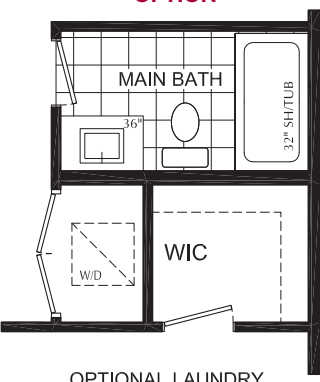

THE
FESSENDEN
THREE STOREY
TOWN

1,930 SQ. FT.

CHEDOKE
HEIGHTS

LIFE IN BALANCE

THE FESSENDEN MAIN FLOOR

Interior 1,930 sq.ft. | End 1,940 sq.ft. | Enhanced 1,940 sq.ft.

THE FESSENDEN SECOND FLOOR

SECOND FLOOR

THE FESSENDEN THIRD FLOOR

Interior
1,930 sq.ft.

End
1,940 sq.ft.

Enhanced
1,940 sq.ft.

ENHANCED
END

END

AVAILABLE
OPTION

AVAILABLE
OPTION