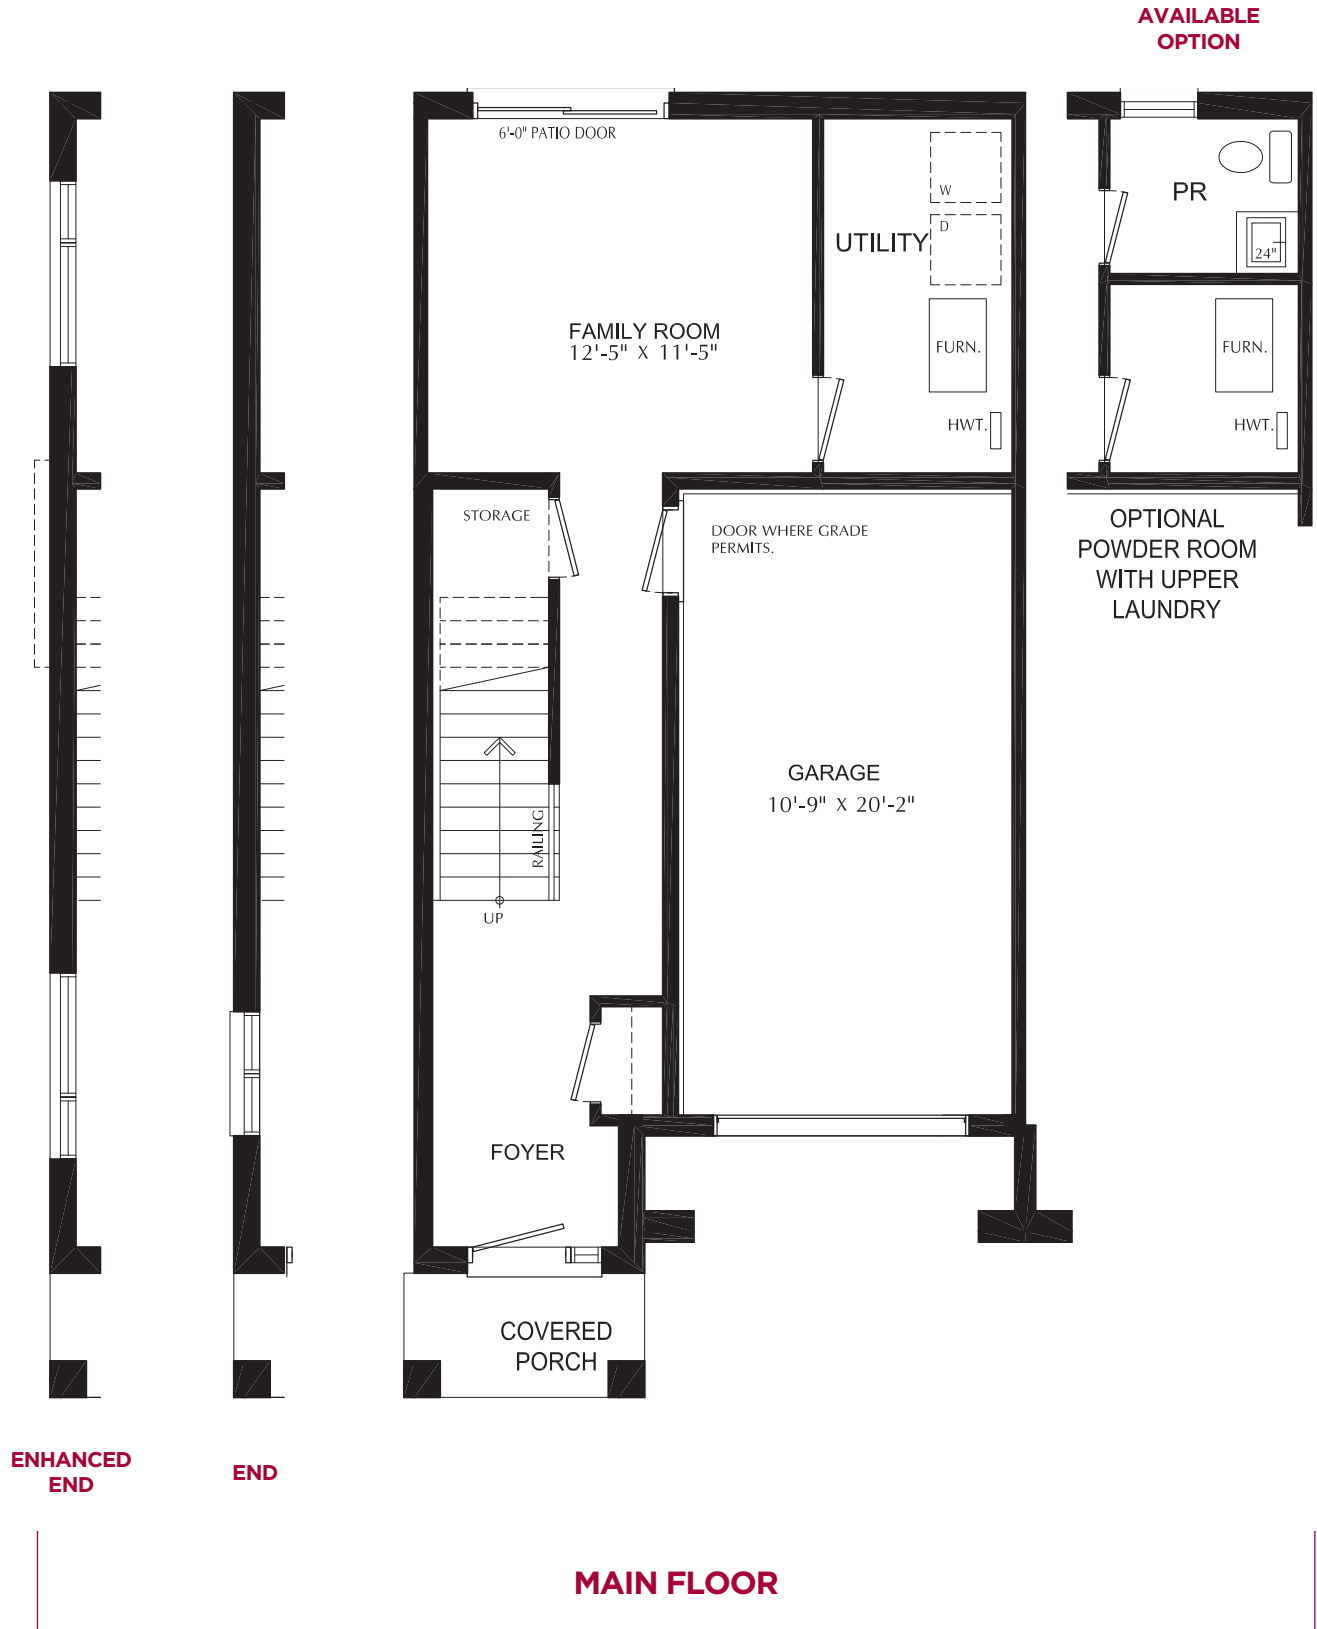

THE
FESSENDEN
THREE STOREY
TOWN

1,930 SQ. FT.

CHEDOKE
HEIGHTS

LIFE IN BALANCE

THE FESSENDEN MAIN FLOOR

Interior 1,930 sq.ft. | End 1,940 sq.ft. | Enhanced 1,940 sq.ft.

THE FESSENDEN SECOND FLOOR

SECOND FLOOR

THE FESSENDEN THIRD FLOOR

Interior
1,930 sq.ft.

End
1,940 sq.ft.

Enhanced
1,940 sq.ft.

ENHANCED
END

END

AVAILABLE
OPTION

AVAILABLE
OPTION