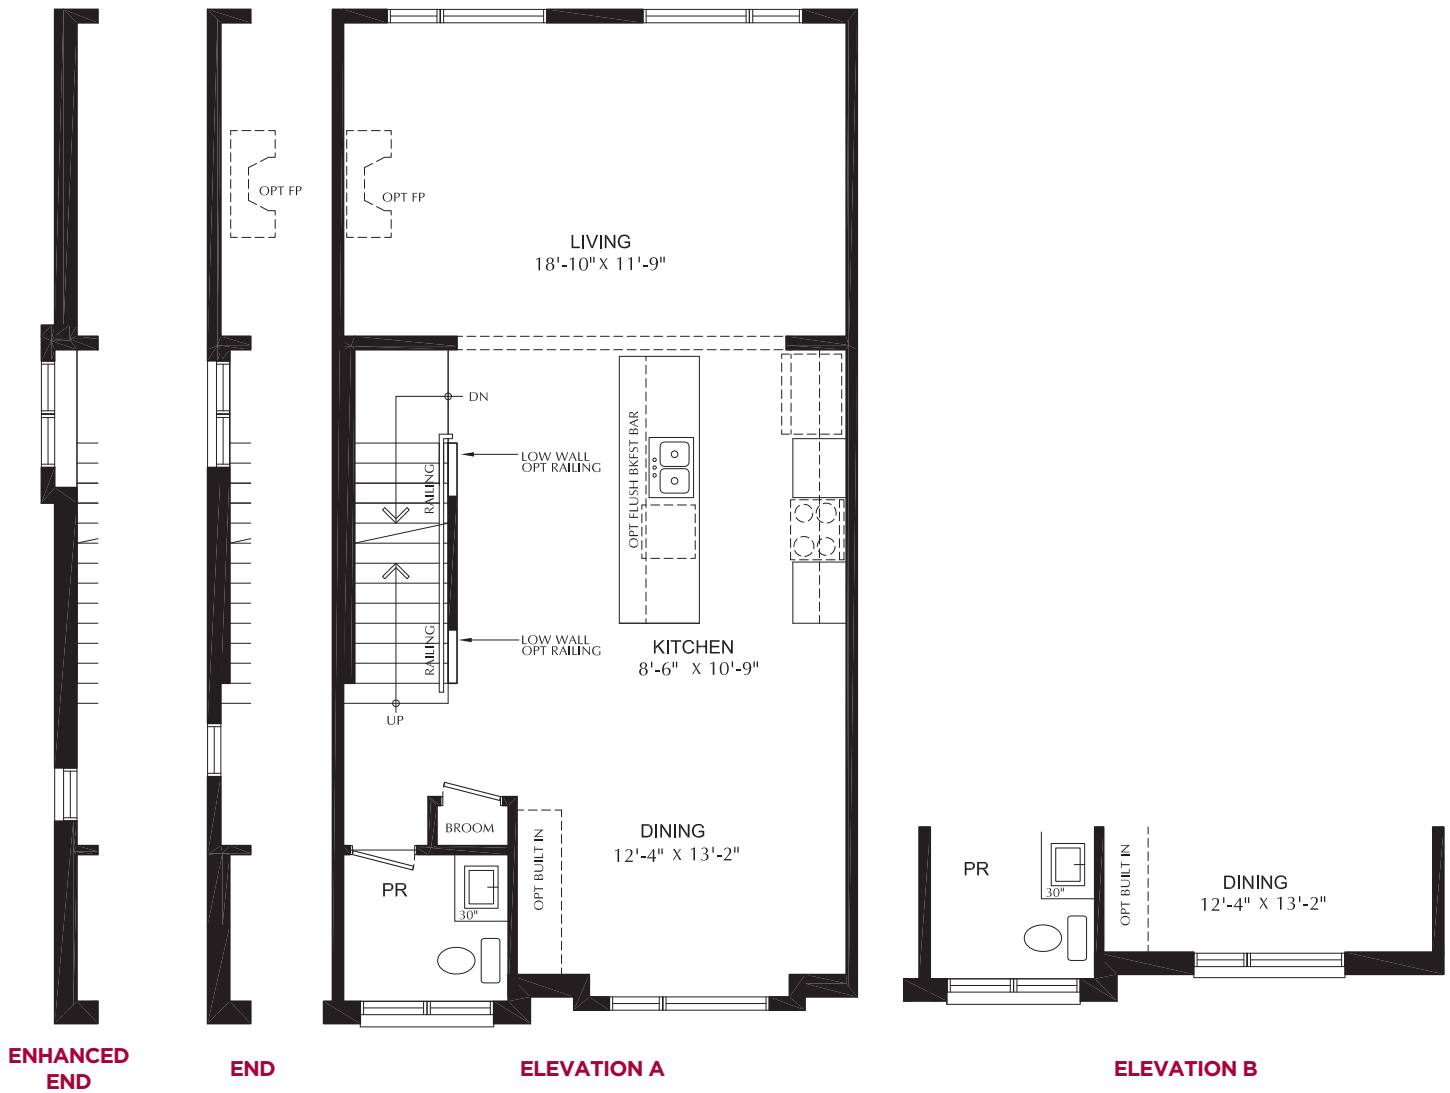

THE
FESSENDEN
THREE STOREY
TOWN

1,930 SQ. FT.

CHEDOKE
HEIGHTS

LIFE IN BALANCE

THE FESSENDEN MAIN FLOOR

Interior 1,930 sq.ft. | End 1,940 sq.ft. | Enhanced 1,940 sq.ft.

THE FESSENDEN SECOND FLOOR

SECOND FLOOR

THE FESSENDEN THIRD FLOOR

Interior
1,930 sq.ft.

End
1,940 sq.ft.

Enhanced
1,940 sq.ft.

ENHANCED
END

END

AVAILABLE
OPTION

AVAILABLE
OPTION