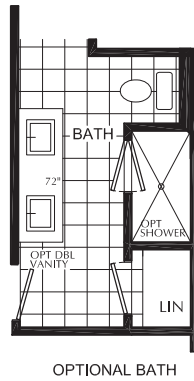

THE MOUNTVIEW BUNGALOW

1,947 SQ. FT.

CHEDOKE
HEIGHTS

LIFE IN BALANCE

THE MOUNTVIEW MAIN FLOOR

MAIN FLOOR

OPTIONAL MAIN FLOOR

THE MOUNTVIEW LOFT FLOOR

LOFT FLOOR

**AVAILABLE
OPTION**

OPTIONAL BATH

OPTIONAL LOFT FLOOR

THE MOUNTVIEW BASEMENT

Interior
1,947 sq.ft.

BASEMENT

OPTIONAL BASEMENT