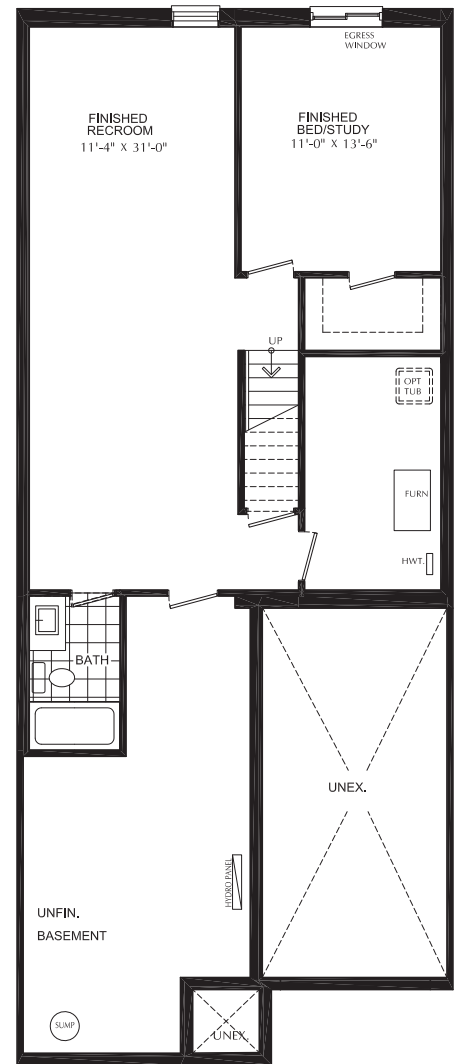

THE MOUNTVIEW BUNGALOW

1,947 SQ. FT.

CHEDOKE
HEIGHTS

LIFE IN BALANCE

THE MOUNTVIEW MAIN FLOOR

MAIN FLOOR

OPTIONAL MAIN FLOOR

THE MOUNTVIEW LOFT FLOOR

LOFT FLOOR

**AVAILABLE
OPTION**

OPTIONAL BATH

OPTIONAL LOFT FLOOR

THE MOUNTVIEW BASEMENT

Interior
1,947 sq.ft.

BASEMENT

OPTIONAL BASEMENT

OPTIONAL BASEMENT 2