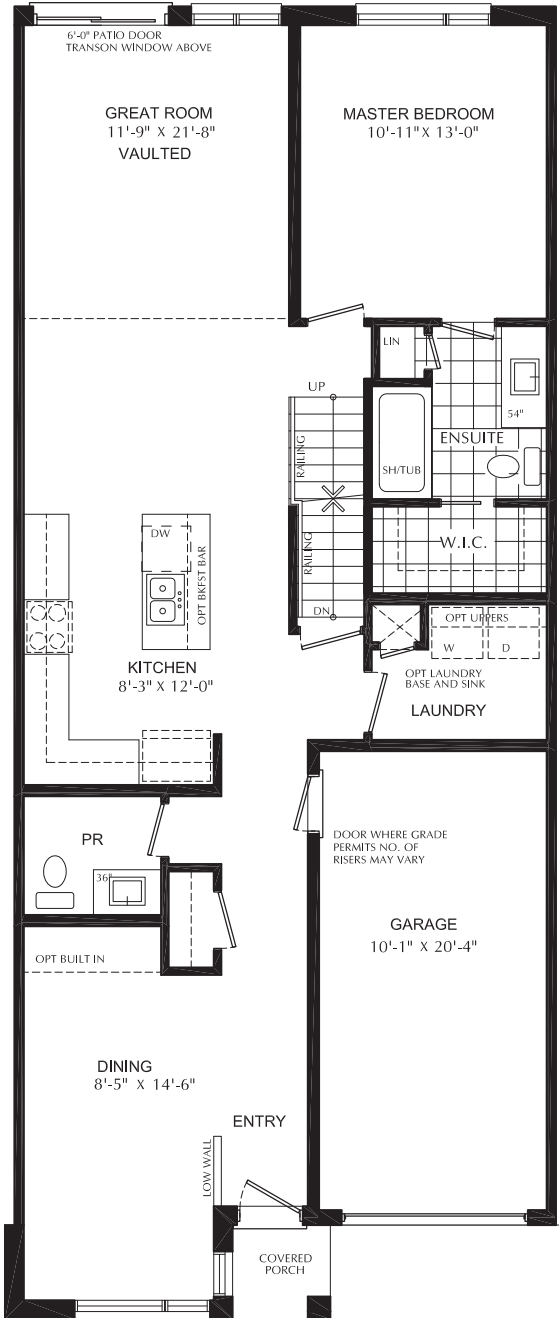

THE MOUNTVIEW BUNGALOW

1,947 SQ. FT.

CHEDOKE
HEIGHTS

LIFE IN BALANCE

THE MOUNTVIEW MAIN FLOOR

MAIN FLOOR

OPTIONAL MAIN FLOOR

THE MOUNTVIEW LOFT FLOOR

LOFT FLOOR

**AVAILABLE
OPTION**

OPTIONAL BATH

OPTIONAL LOFT FLOOR

THE MOUNTVIEW BASEMENT

Interior
1,947 sq.ft.

BASEMENT

OPTIONAL BASEMENT

OPTIONAL BASEMENT 2