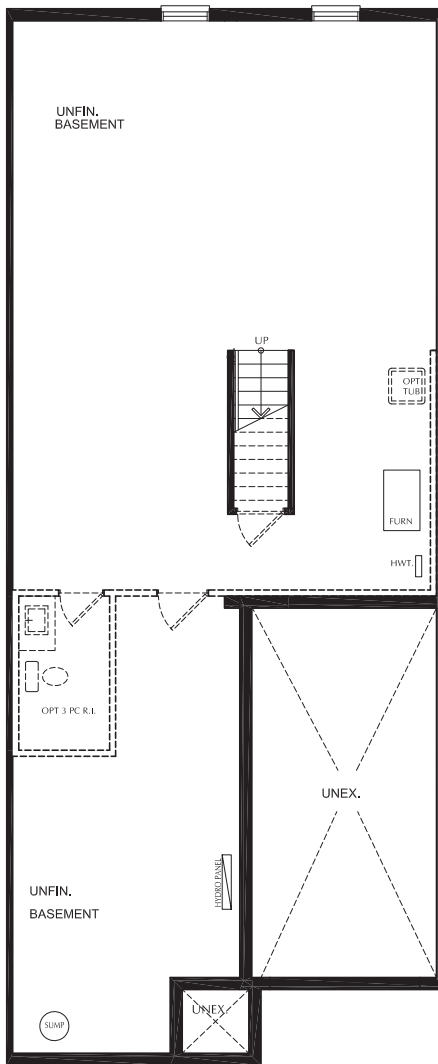

THE MOUNTVIEW BUNGALOW

1,947 SQ. FT.

CHEDOKE
HEIGHTS

LIFE IN BALANCE

THE MOUNTVIEW MAIN FLOOR

MAIN FLOOR

OPTIONAL MAIN FLOOR

THE MOUNTVIEW LOFT FLOOR

LOFT FLOOR

**AVAILABLE
OPTION**

OPTIONAL BATH

OPTIONAL LOFT FLOOR

THE MOUNTVIEW BASEMENT

Interior
1,947 sq.ft.

BASEMENT

OPTIONAL BASEMENT

OPTIONAL BASEMENT 2