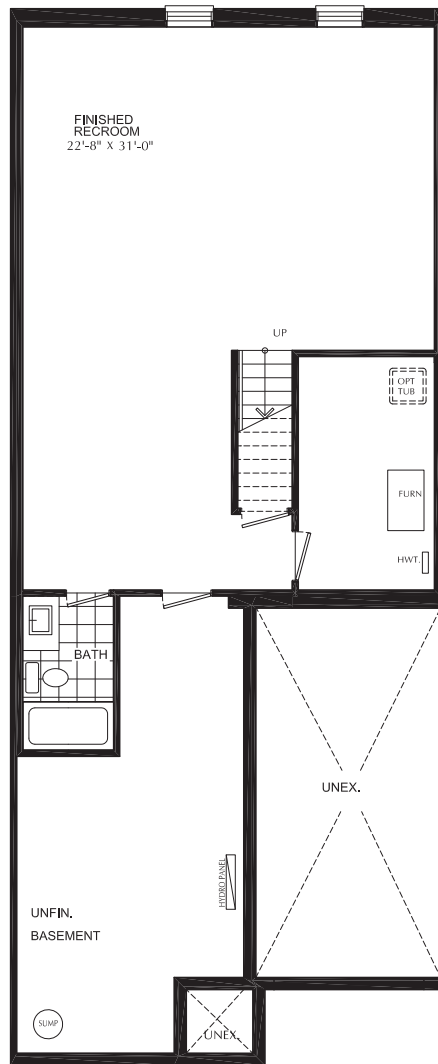

THE MOUNTVIEW BUNGALOW

1,947 SQ. FT.

CHEDOKE
HEIGHTS

LIFE IN BALANCE

THE MOUNTVIEW MAIN FLOOR

MAIN FLOOR

OPTIONAL MAIN FLOOR

THE MOUNTVIEW LOFT FLOOR

LOFT FLOOR

**AVAILABLE
OPTION**

OPTIONAL BATH

OPTIONAL LOFT FLOOR

THE MOUNTVIEW BASEMENT

Interior
1,947 sq.ft.

BASEMENT

OPTIONAL BASEMENT

OPTIONAL BASEMENT 2