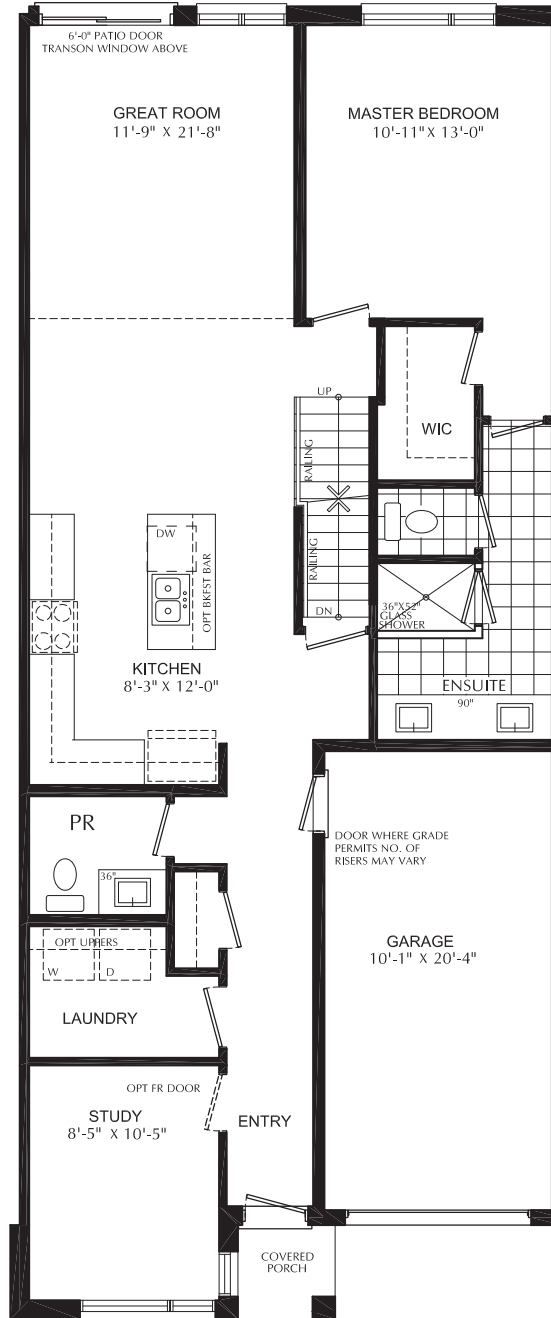

THE MOUNTVIEW BUNGALOW

1,947 SQ. FT.

CHEDOKE
HEIGHTS

LIFE IN BALANCE

THE MOUNTVIEW MAIN FLOOR

MAIN FLOOR

OPTIONAL MAIN FLOOR

THE MOUNTVIEW LOFT FLOOR

LOFT FLOOR

**AVAILABLE
OPTION**

OPTIONAL BATH

OPTIONAL LOFT FLOOR

THE MOUNTVIEW BASEMENT

Interior
1,947 sq.ft.

BASEMENT

OPTIONAL BASEMENT

OPTIONAL BASEMENT 2