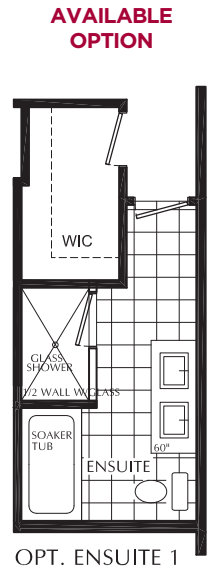

THE MOUNTVIEW BUNGALOW

1,947 SQ. FT.

CHEDOKE
HEIGHTS

LIFE IN BALANCE

THE MOUNTVIEW MAIN FLOOR

MAIN FLOOR

OPTIONAL MAIN FLOOR

THE MOUNTVIEW LOFT FLOOR

LOFT FLOOR

**AVAILABLE
OPTION**

OPTIONAL BATH

OPTIONAL LOFT FLOOR

THE MOUNTVIEW BASEMENT

Interior
1,947 sq.ft.

BASEMENT

OPTIONAL BASEMENT