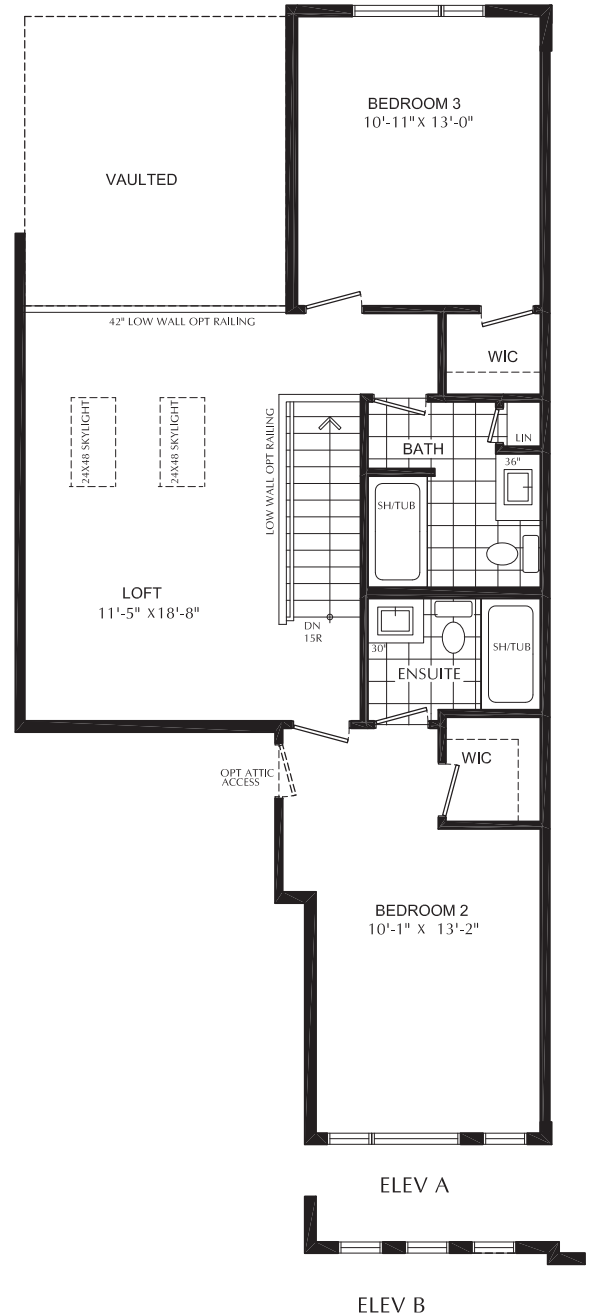

THE MOUNTVIEW BUNGALOW

1,947 SQ. FT.

CHEDOKE
HEIGHTS

LIFE IN BALANCE

THE MOUNTVIEW MAIN FLOOR

MAIN FLOOR

OPTIONAL MAIN FLOOR

THE MOUNTVIEW LOFT FLOOR

LOFT FLOOR

**AVAILABLE
OPTION**

OPTIONAL BATH

OPTIONAL LOFT FLOOR

THE MOUNTVIEW BASEMENT

Interior
1,947 sq.ft.

BASEMENT

OPTIONAL BASEMENT

OPTIONAL BASEMENT 2