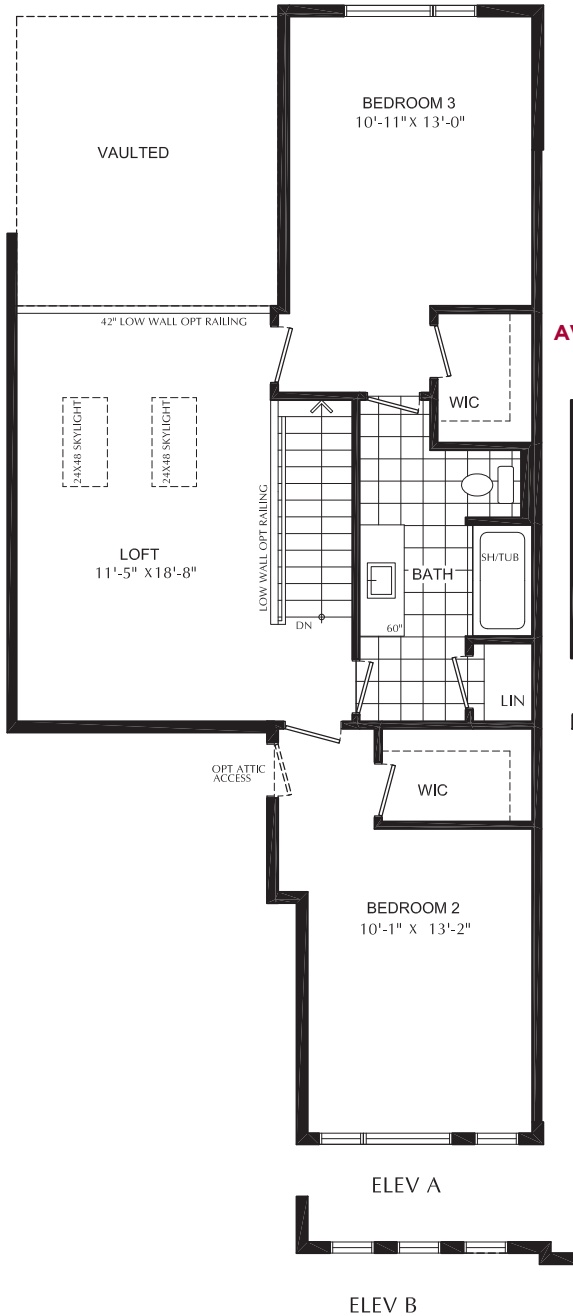

THE MOUNTVIEW BUNGALOW

1,947 SQ. FT.

CHEDOKE
HEIGHTS

LIFE IN BALANCE

THE MOUNTVIEW MAIN FLOOR

MAIN FLOOR

OPTIONAL MAIN FLOOR

THE MOUNTVIEW LOFT FLOOR

LOFT FLOOR

**AVAILABLE
OPTION**

OPTIONAL BATH

OPTIONAL LOFT FLOOR

THE MOUNTVIEW BASEMENT

Interior
1,947 sq.ft.

BASEMENT

OPTIONAL BASEMENT

OPTIONAL BASEMENT 2